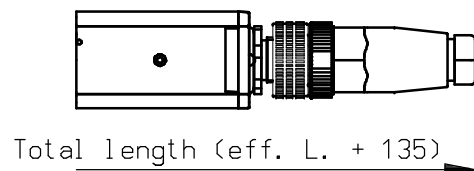

Brackets	
Tot. length	QTY
300 - 960	2
1020 - 1980	3
2040 - 2940	4
3000 - 3960	5
4020 - 4980	6

Mounting example (1:4)

OPTIONAL CONNECTORS

Without cable - Part no. 7519020350  
(with screw connection)

Without cable - Part no. 7519020355  
(with screw connection)

With 5 m cable - Part no. 7519020365  
With 10 m cable - Part no. 7519020366

With 5 m cable - Part no. 7519020375  
With 10 m cable - Part no. 7519020376

Mounting bracket bars - options

Part no. 4532000100

Name: Performax IQ Easy Speed				Drawn: AB	Part no.: 1531xxxxxx
CAD generated NOT updated	Dimensions in mm	Date: 15-11-2013	A3 M: 1:2	Check: -	Dwg. no.: 15310000