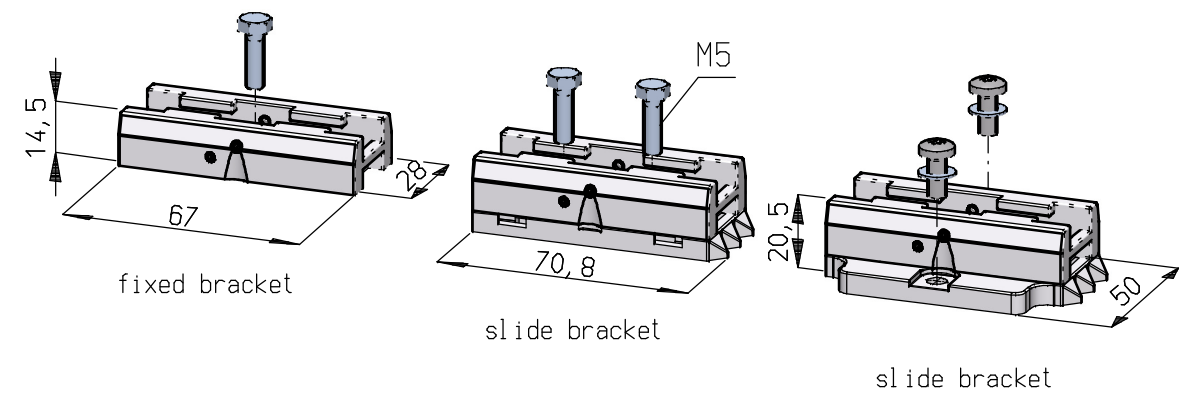

Brackets	
Tot. length	QTY
300 - 960	2
1020 - 1980	3
2040 - 2940	4
3000 - 3960	5
4020 - 4980	6

Mounting example (1:4)

OPTIONAL CONNECTORS

Without cable - Part no. 7519020350  
(with screw connection)

Without cable - Part no. 7519020355  
(with screw connection)

With 5 m cable - Part no. 7519020365  
With 10 m cable - Part no. 7519020366

With 5 m cable - Part no. 7519020375  
With 10 m cable - Part no. 7519020376

Mounting bracket bars - options

Part no. 4532000100

Name: Performax IQ Easy Speed				Drawn: AB	Part no.: 1531xxxxxx
CAD generated NOT updated	Dimensions in mm	Date: 15-11-2013	A3 M: 1:2	Check: -	Dwg. no.: 15310000