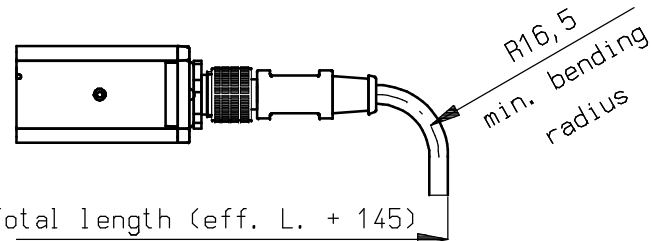

Brackets	
Tot. length	QTY
300 - 960	2
1020 - 1980	3
2040 - 2940	4
3000 - 3960	5
4020 - 4980	6

Mounting example (1:4)

OPTIONAL CONNECTORS

Without cable - Part no. 7519020350  
(with screw connection)

Without cable - Part no. 7519020355  
(with screw connection)

With 5 m cable - Part no. 7519020365  
With 10 m cable - Part no. 7519020366

With 5 m cable - Part no. 7519020375  
With 10 m cable - Part no. 7519020376

Mounting bracket bars - options

Part no. 4532000100

Name: Performax IQ Easy Speed				Drawn: AB	Part no.: 1531xxxxxx
CAD generated NOT updated	Dimensions in mm	Date: 15-11-2013	A3 M: 1:2	Check: -	Dwg. no.: 15310000