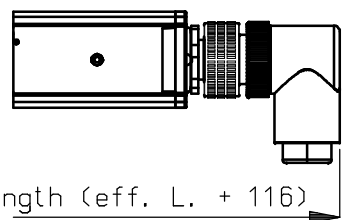

Brackets	
Tot. length	QTY
300 - 960	2
1020 - 1980	3
2040 - 2940	4
3000 - 3960	5
4020 - 4980	6

Mounting example (1:4)

OPTIONAL CONNECTORS

Without cable - Part no. 7519020350  
(with screw connection)

Without cable - Part no. 7519020355  
(with screw connection)

With 5 m cable - Part no. 7519020365  
With 10 m cable - Part no. 7519020366

With 5 m cable - Part no. 7519020375  
With 10 m cable - Part no. 7519020376

Mounting bracket bars - options

Part no. 4532000100

Name: Performax IQ Easy Speed				Drawn: AB	Part no.: 1531xxxxxx
CAD generated NOT updated	Dimensions in mm	Date: 15-11-2013	A3 M: 1:2	Check: -	Dwg. no.: 15310000