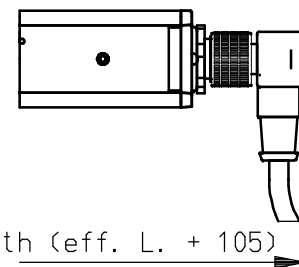

Brackets	
Tot. length	QTY
300 - 960	2
1020 - 1980	3
2040 - 2940	4
3000 - 3960	5
4020 - 4980	6

Mounting example (1:4)

OPTIONAL CONNECTORS

Without cable - Part no. 7519020350  
(with screw connection)

Without cable - Part no. 7519020355  
(with screw connection)

With 5 m cable - Part no. 7519020365  
With 10 m cable - Part no. 7519020366

With 5 m cable - Part no. 7519020375  
With 10 m cable - Part no. 7519020376

Mounting bracket bars - options

Part no. 4532000100

Name: Performax IQ Easy Speed				Drawn: AB	Part no.: 1531xxxxxx
CAD generated NOT updated	Dimensions in mm	Date: 15-11-2013	A3 M: 1:2	Check: -	Dwg. no.: 15310000