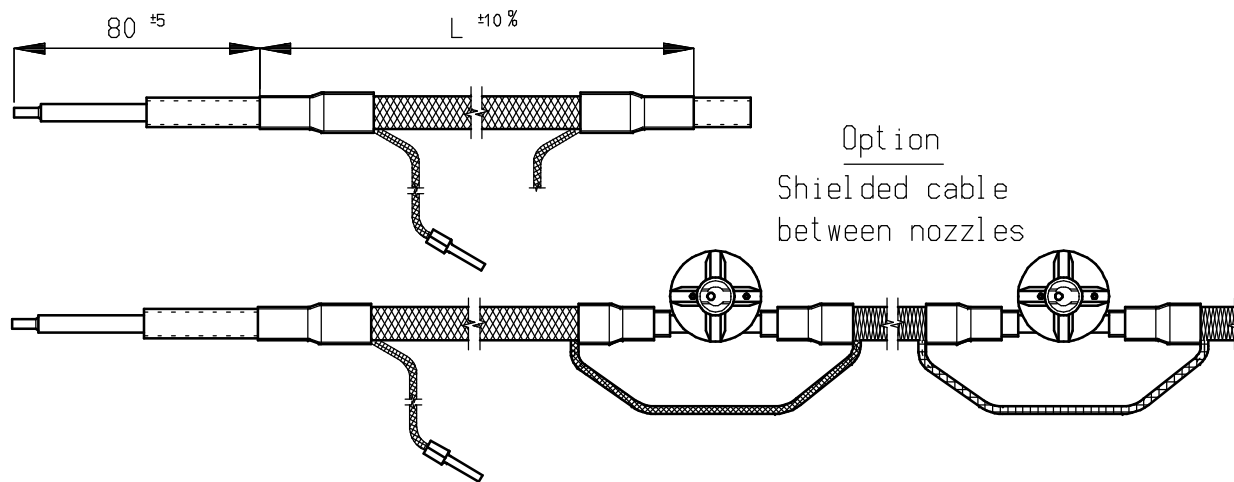

1 to 10 nozzles
 1 compressed air connection,
 > 10 nozzles 2 compressed air
 connections (Both sides Header)

Note:
 Delivery of Dead-Ends is including HV-Cable. (Standard 3m.)
 Delivery of Cable-Ends is excluding HV-Cable.

Option Valve

* Part no. :
 9146982101

Cable exit options

(With shielded HV-cable)

Mounting materials included

Amount of cable clamps =
 (cable length(m)x4)-1
 (only with standard HV-cable)

Option Valve

Part no. : 6499273838