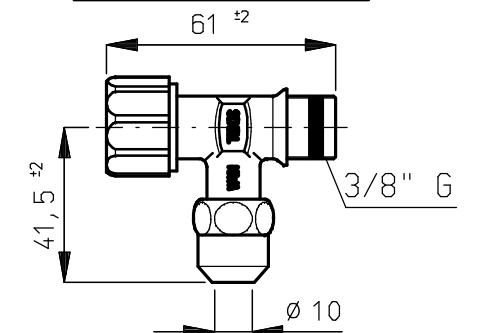

1 to 10 nozzles
 1 compressed air connection,
 > 10 nozzles 2 compressed air
 connections (Both sides Header)

Note:
 Delivery of Dead-Ends is including HV-Cable. (Standard 3m.)
 Delivery of Cable-Ends is excluding HV-Cable.

Option Valve

* Part no. :
 9146982101

Cable exit options

(With shielded HV-cable)

Mounting materials included

Amount of cable clamps =
 (cable length(m)x4)-1
 (only with standard HV-cable)

Option Valve

Part no. : 6499273838