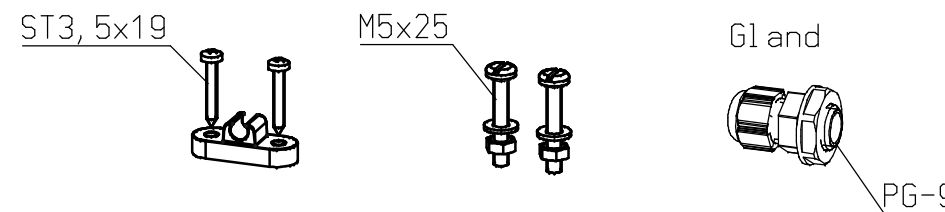

Option Valve

* Part no. :
 9146982101

Cable exit options

(With shielded HV-cable)

Mounting materials included

Amount of cable clamps =
 (cable length(m)x4)-1
 (only with standard HV-cable)

Option Valve

Part no. : 6499273838