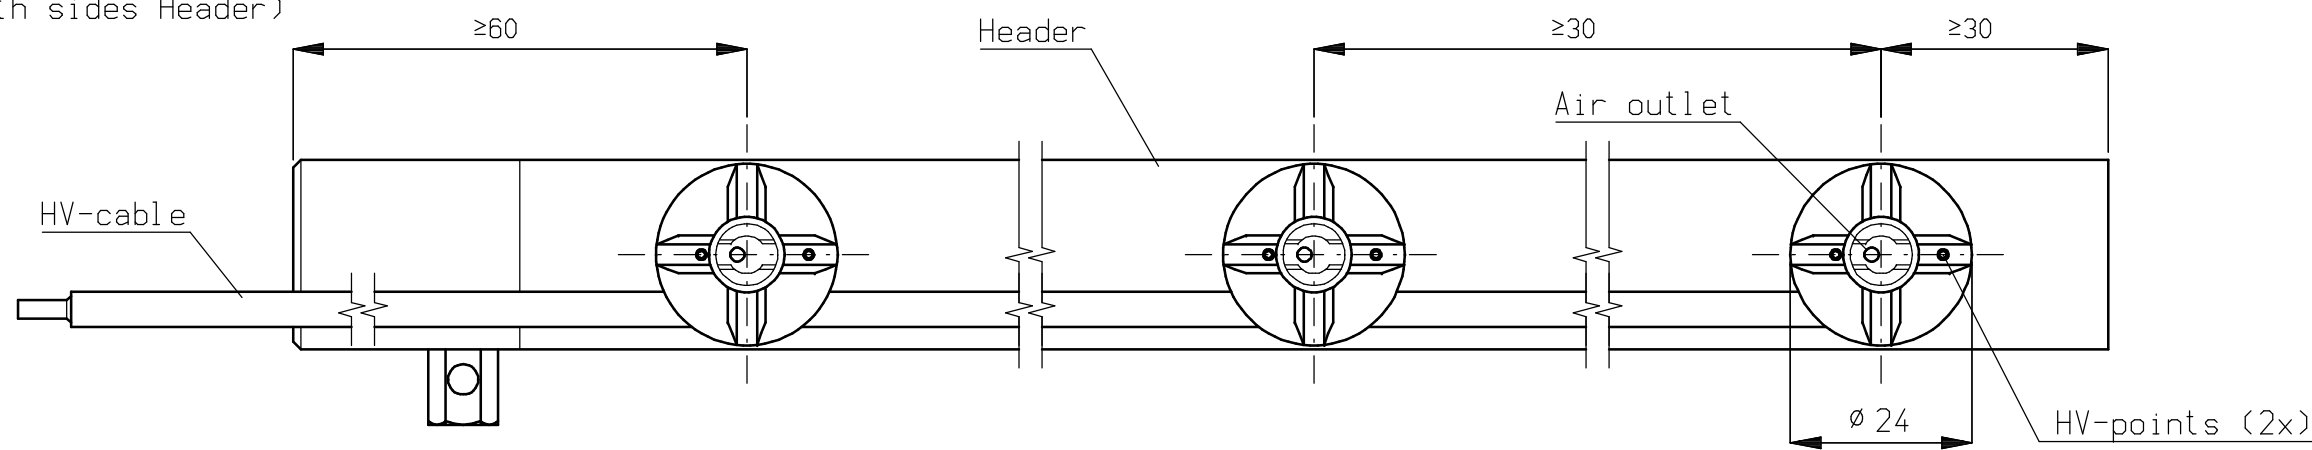

1 to 10 nozzles
 1 compressed air connection,
 > 10 nozzles 2 compressed air
 connections (Both sides Header)

Note:
 Delivery of Dead-Ends is including HV-Cable. (Standard 3m.)
 Delivery of Cable-Ends is excluding HV-Cable.

Option Valve

* Part no. :
 9146982101

Cable exit options

(With shielded HV-cable)

Mounting materials included

Amount of cable clamps =
 (cable length(m)x4)-1
 (only with standard HV-cable)

Option Valve

Part no. : 6499273838