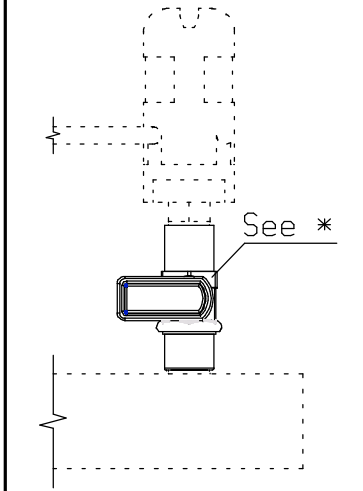

1 to 10 nozzles
 1 compressed air connection,
 > 10 nozzles 2 compressed air
 connections (Both sides Header)

Note:
 Delivery of Dead-Ends is including HV-Cable. (Standard 3m.)
 Delivery of Cable-Ends is excluding HV-Cable.

Option Valve

* Part no. :
 9146982101

Cable exit options

(With shielded HV-cable)

Mounting materials included

Amount of cable clamps =
 (cable length(m)x4)-1
 (only with standard HV-cable)

Option Valve

Part no. : 6499273838