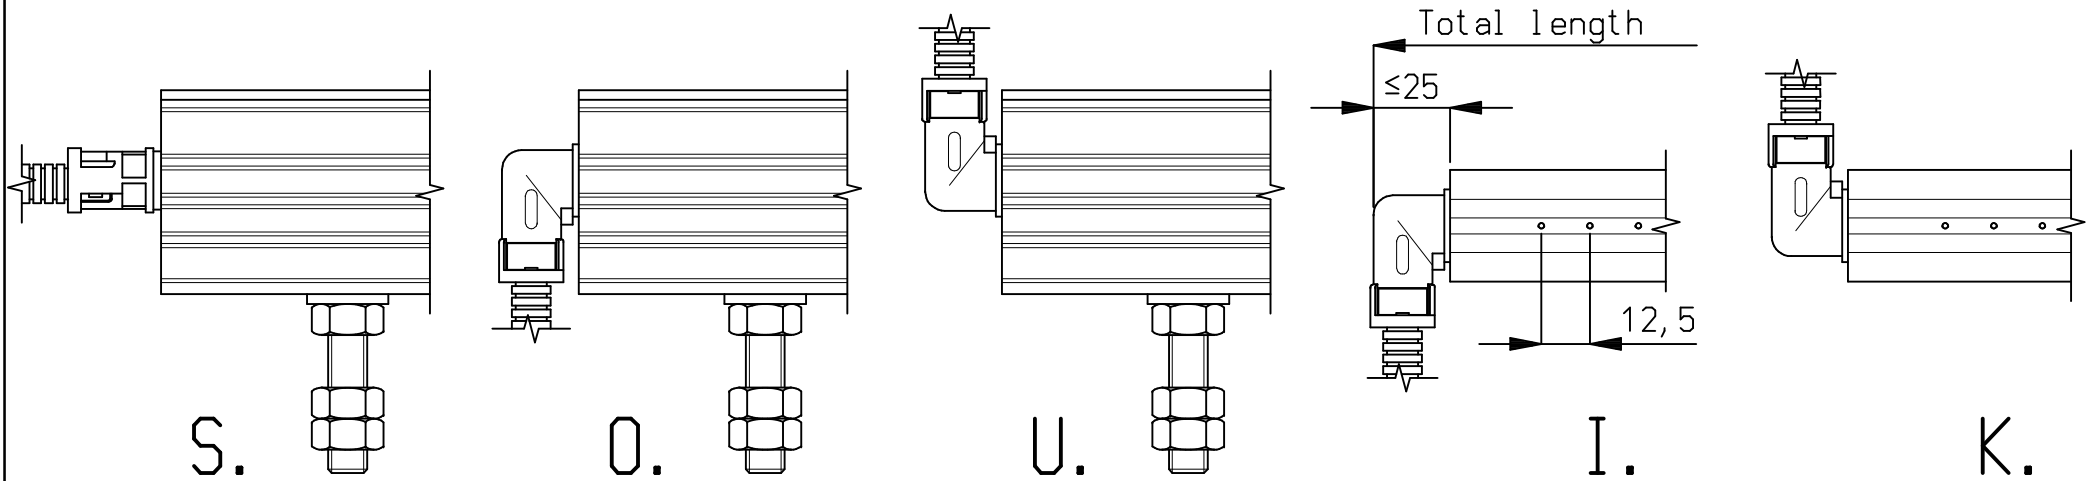

Options cable exit

All dimensions in mm.
All dimensions for reference only

Cable clamps

Amount of cable clamps=
(cable length(m)x4)-1

Charging bar HD-R straight exit
Supply voltage: max. 60kV DC
with special provisions