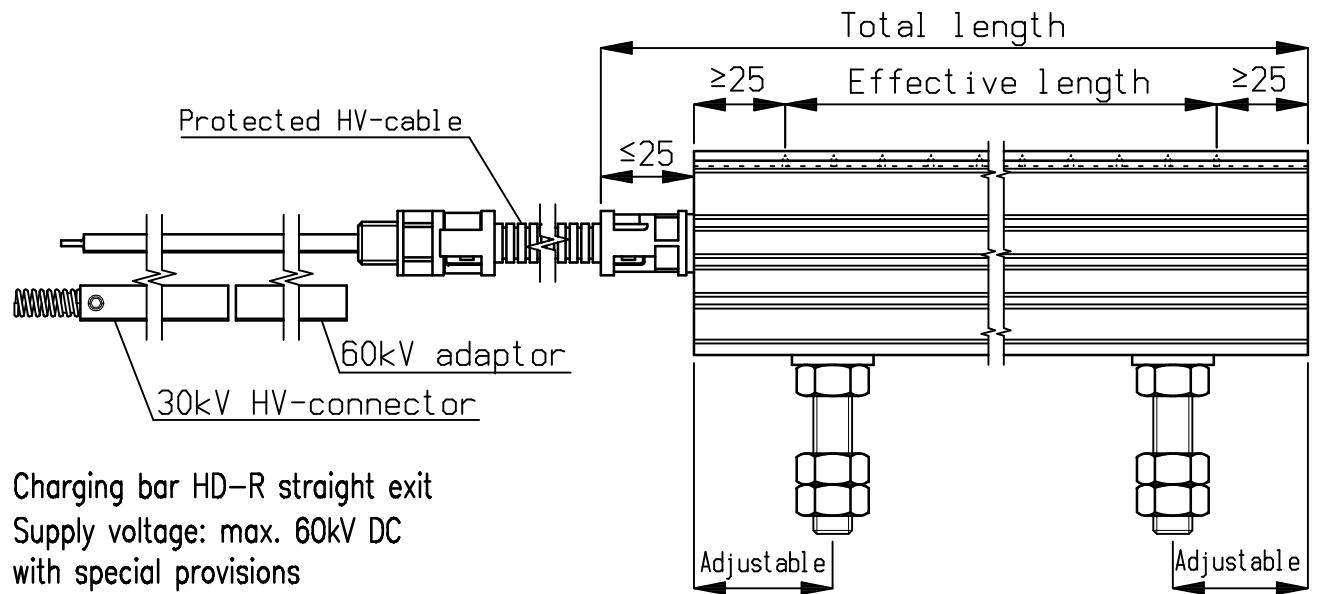

Options cable exit

All dimensions in mm.
All dimensions for reference only

Cable clamps

Amount of cable clamps=
(cable length(m)x4)-1

Charging bar HD-R straight exit
Supply voltage: max. 60kV DC
with special provisions