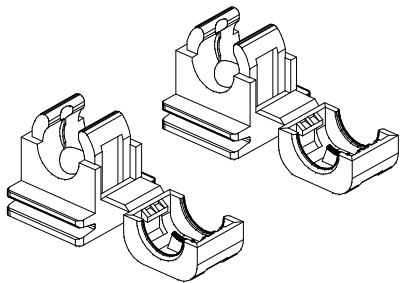

Options cable exit

All dimensions in mm.
All dimensions for reference only

Cable clamps

Amount of cable clamps=
(cable length(m)x4)-1

Charging bar HD-R straight exit
Supply voltage: max. 60kV DC
with special provisions