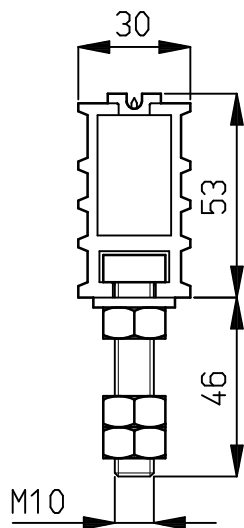

Options cable exit

All dimensions in mm.
All dimensions for reference only

Cable clamps

Amount of cable clamps=
(cable length(m)x4)-1

Charging bar HD-R straight exit
Supply voltage: max. 60kV DC
with special provisions